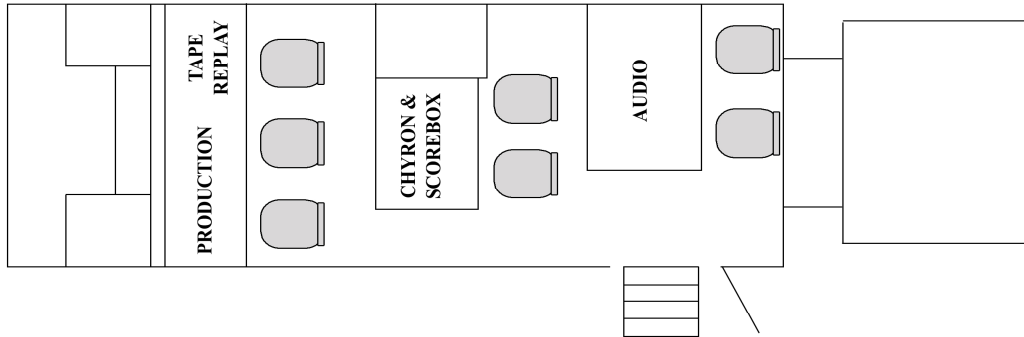

PCMHD

HIGH DEFINITION
TELEVISION PRODUCTION

**PRESTIGE CREATIVE MARKETING
HD/SD SDI PRODUCTION TRUCK #2
2006 INTERNATIONAL CF500
28'X14' FOOTPRINT**

Production Control

Panasonic AV-HS400 HD/SD SDI 10 input switcher w/ Multiview and Effects
Sharp Aquous 47" LCD 1080p